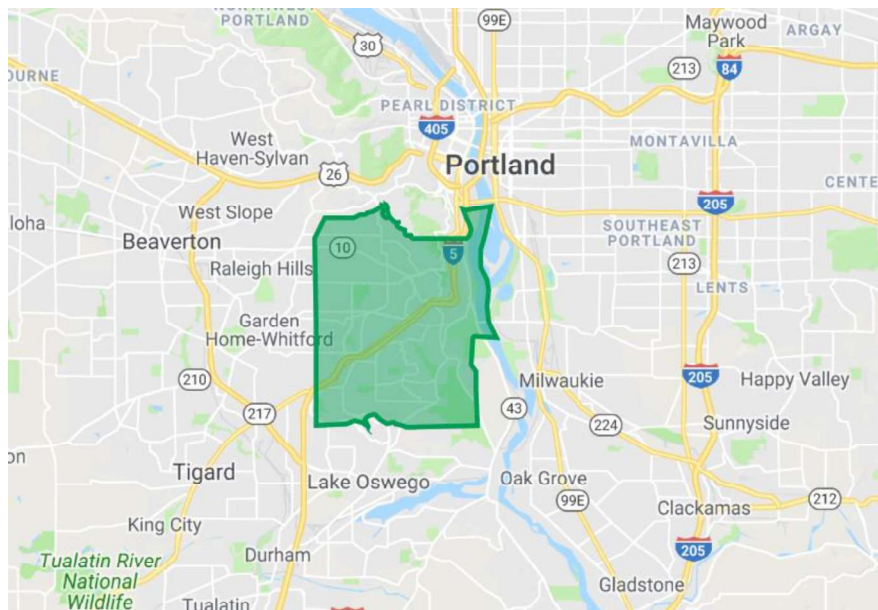

# SOUTHWEST PORTLAND

## 2019 Sponsorship Packages

SW Portland Little League (SWPLL) is a non-profit provider of baseball and softball programs in SW Portland, Oregon. SWPLL is chartered by Little League International and is part of Oregon District 4, a unit of several Little Leagues west of the Willamette River.

SWPLL is the largest little league in Oregon with over 500 participating families and 650 registered players.

SWPLL Boundary

- **500+** participating families
- **650** registered players
- **Locally centered** in SW Portland